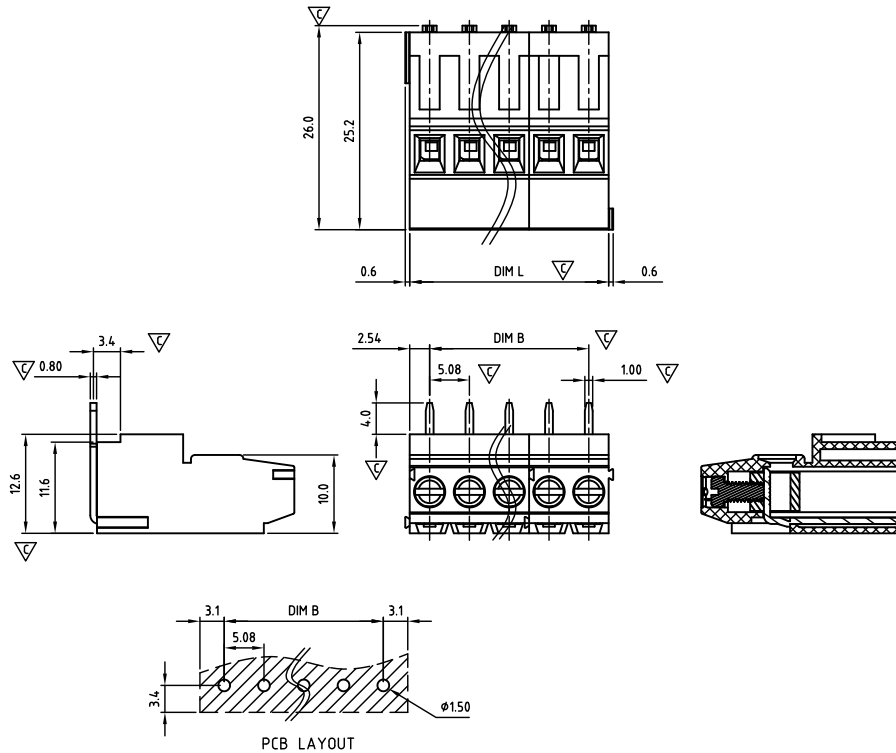

CAEQHM508-SERIES

cULus E501953

Critical dimension: ▽

Dim.L=Px5.08

Dim.B=(P-1)x5.08

P=Number of poles (02-24)

	Dim B	Dim L
0-30mm	+/- 0,15	+/- 0,20
over 30-60mm	+/- 0,20	+/- 0,25
over 60-90mm	+/- 0,25	+/- 0,30
over 90mm	+/- 0,30	+/- 0,40

Tolerance	
x.	+/- 0,50
x.x	+/- 0,30
x.xx	+/- 0,10
x°	+/- 1°
Units:mm	

Technical data

Technical data in accordance with UL/CUL

	Use Group	B	C	D
Nominal voltage (V)	300	-	300	
Nominal current (A)	20	-	10	
Connection capacity(AWG)	30-12	-	30-12	

General data

Stripping length(mm)	6-7
Screw thread	M2.5
Tightening torque(Nm)	0.40-0.45
Insulation Withstanding Voltage	AC 1600 / 1min
Insulation Resistance	1000MΩ or more at DC500V
Using temperature range	-40°C-115°C

Ordering code

CAEQ HM 508 xx x UXX

① ② ③ ④ ⑤ ⑥

- ① Type
- ② Product style
- ③ Pitch
- ④ Poles (02-24)
- ⑤ Color
- ⑥ Standard U00 or Custom XXX

Color

0 Black	5 Green
1 Brown	6 Blue
2 Red	G Pale grey
3 Orange	8 Dark grey
4 Yellow	9 White