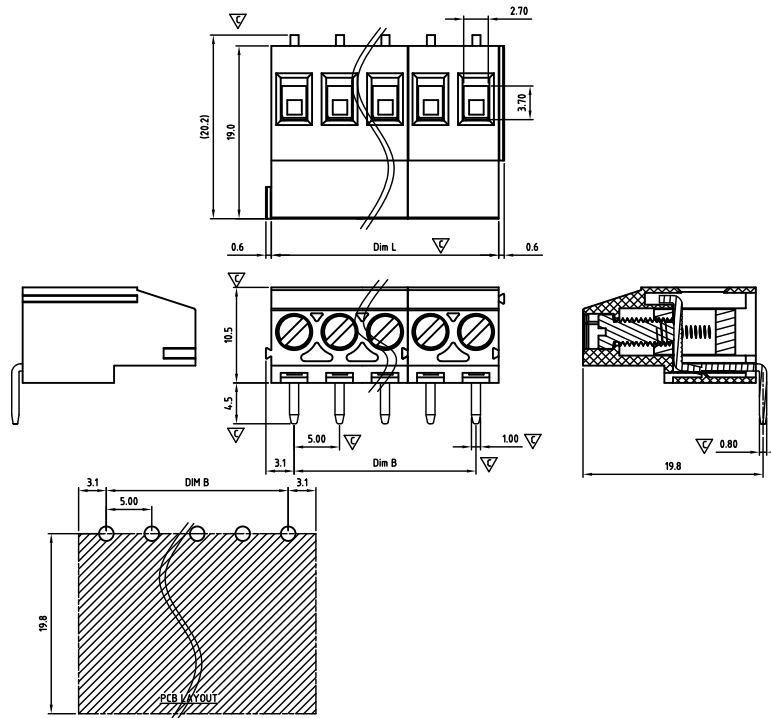

CAEJVM500-SERIES

cULus E501953

Critical dimension: ∇

Dim.L=Px5.0		
Dim.B=(P-1)x5.0		
P=Number of poles (02-24)		
	Dim B	Dim L
0-30mm	+/- 0,15	+/- 0,20
over 30-60mm	+/- 0,20	+/- 0,25
over 60-90mm	+/- 0,25	+/- 0,30
over 90mm	+/- 0,30	+/- 0,40

Tolerance	
x.	+/- 0,50
x.x	+/- 0,30
x.xx	+/- 0,10
x°	+/- 1°
Units:mm	

Pitch 5,00mm

Technical data

Technical data in accordance with UL/CUL

	Use Group	B	C	D
Nominal voltage (V)		300	-	300
Nominal current (A)		20	-	10
Connection capacity(AWG)		30-12	-	30-12

General data

Stripping length(mm)	7-8
Screw thread	M3.0
Tightening torque(Nm)	0.5-0.6
Insulation Withstanding Voltage	AC 1600 / 1min
Insulation Resistance	1000M Ω or more at DC500V
Using temperature range	-40°C-115°C

Ordering code

CAEJVM 500 xx x Hxx

① ② ③ ④ ⑤ ⑥

- ① Type
- ② Product style
- ③ Pitch
- ④ Poles (02-24)
- ⑤ Color
- ⑥ Standard H00 or Custom XXX

Color

0 Black	5 Green
1 Brown	6 Blue
2 Red	G Pale grey
3 Orange	8 Dark grey
4 Yellow	9 White