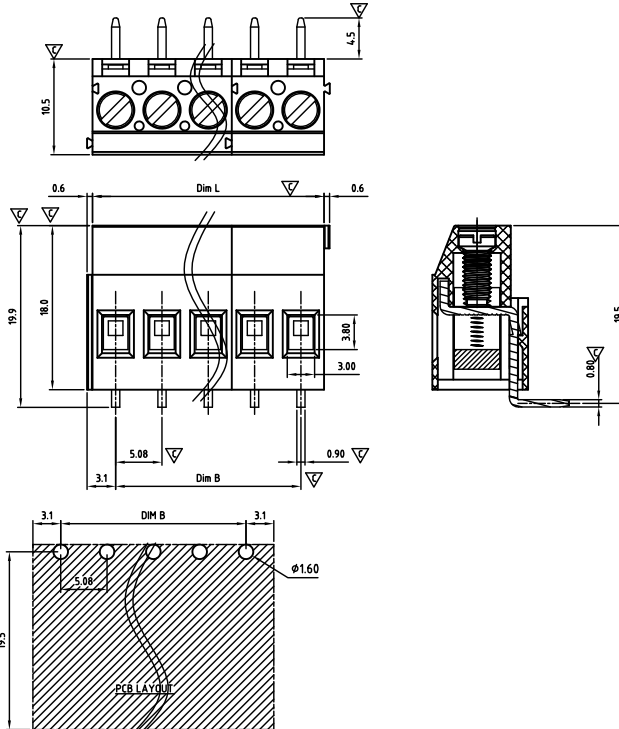

CAEJVM508-SERIES

cULus E501953

Critical dimension: ▽

Dim.L=Px5.08		
Dim.B=(P-1)x5.08		
P=Number of poles (02-24)		
	Dim B	Dim L
0-30mm	+/- 0,15	+/- 0,20
over 30-60mm	+/- 0,20	+/- 0,25
over 60-90mm	+/- 0,25	+/- 0,30
over 90mm	+/- 0,30	+/- 0,40

Tolerance	
x.	+/- 0,50
x.x	+/- 0,30
x.xx	+/- 0,10
x°	+/- 1°
Units:mm	

Pitch 5,08mm

Technical data

Technical data in accordance with UL/CUL

	Use Group	B	C	D
Nominal voltage (V)		300	-	300
Nominal current (A)		20	-	10
Connection capacity(AWG)		30-12	-	30-12

General data

Stripping length(mm)	7-8
Screw thread	M3.0
Tightening torque(Nm)	0.5-0.6
Insulation Withstanding Voltage	AC 1600 / 1min
Insulation Resistance	1000MΩ or more at DC500V
Using temperature range	-40°C-115°C

Ordering code

CAEJVM 508 xx x xxx

① ② ③ ④ ⑤ ⑥

- ① Type
- ② Product style
- ③ Pitch
- ④ Poles (02-24)
- ⑤ Color
- ⑥ Standard 000 or Custom XXX

Color

0 Black	5 Green
1 Brown	6 Blue
2 Red	G Pale grey
3 Orange	8 Dark grey
4 Yellow	9 White