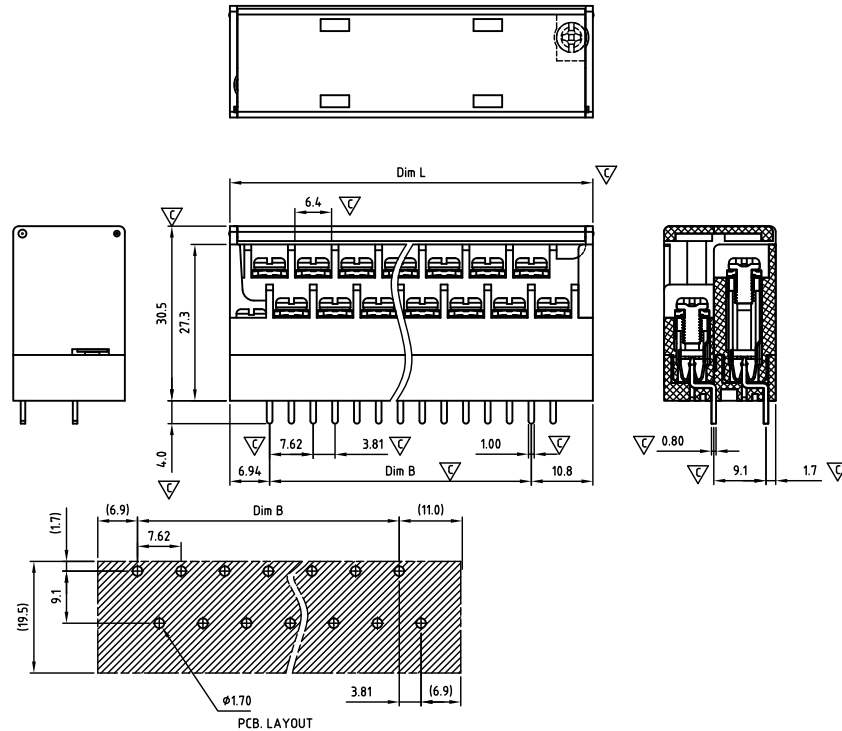

CAZADA762-SERIES (WITH COVER)

cULus E501953

Critical dimension: ▽

Dim.L=(P-1)x7.62+18.19

Dim.B=(P-1)x7.62

P=1/2Number of poles (04-24)

	Dim B	Dim L
0-30mm	+/- 0,15	+/- 0,20
over 30-60mm	+/- 0,20	+/- 0,25
over 60-90mm	+/- 0,25	+/- 0,30
over 90mm	+/- 0,30	+/- 0,40

Tolerance	
x.	+/- 0,50
x.x	+/- 0,30
x.xx	+/- 0,10
x°	+/- 1°

Units:mm

Technical data

Technical data in accordance with UL/CUL

	Use Group	B	C	D
Nominal voltage (V)		300	-	300
Nominal current (A)		15	-	10
Connection capacity(AWG)		22-12	-	22-12

General data

Stripping length(mm)	5-6
Screw thread	M3
Tightening torque(lb-in)	7
Insulation Withstanding Voltage	AC 1600 / 1min
Insulation Resistance	1000MΩ or more at DC500V
Using temperature range	-40°C-115°C
Soldering temperature	250±5°C/5s

Ordering code

CAZA DA 762 xx x xxx
① ② ③ ④ ⑤ ⑥

- ① Type
- ② Product style
- ③ Pitch
- ④ Poles (04-24)
- ⑤ Color
- ⑥ Standard 000 or Custom XXX

Color

0 Black

Key Commercial data

Custom tariff number	8536901000
Country of origin	CN (China)