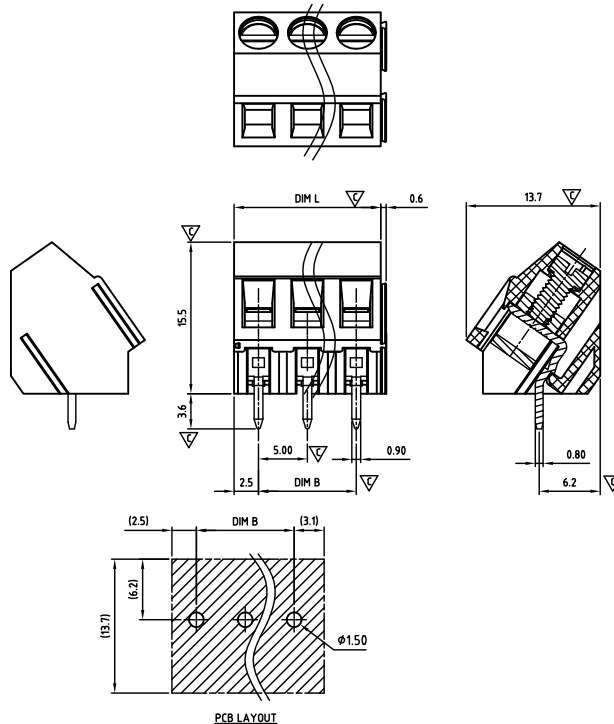

CAELAM500-SERIES

cULus E501953

Critical dimension: ▽

Dim.L=Px5.0		
Dim.B=(P-1)x5.0		
P=Number of poles (02-24)		
	Dim B	Dim L
0-30mm	+/- 0,15	+/- 0,20
over 30-60mm	+/- 0,20	+/- 0,25
over 60-90mm	+/- 0,25	+/- 0,30
over 90mm	+/- 0,30	+/- 0,40

Tolerance	
x.	+/- 0,50
x.x	+/- 0,30
x.xx	+/- 0,10
x°	+/-1°
Units:mm	

Technical data

Technical data in accordance with UL/CUL

	Use Group	B	C	D
Nominal voltage (V)		300	-	300
Nominal current (A)		15	-	10
Connection capacity(AWG)		30-12	-	30-12

General data

Stripping length(mm)	6-7
Screw thread	M2.5
Tightening torque(Nm)	0.40-0.45
Insulation Withstanding Voltage	AC 1600 / 1min
Insulation Resistance	1000MΩ or more at DC500V
Using temperature range	-40°C-115°C

Ordering code

CAEL AM 500 xx x xxx

① ② ③ ④ ⑤ ⑥

- ① Type
- ② Product style
- ③ Pitch
- ④ Poles (02-24)
- ⑤ Color
- ⑥ Standard 000 or Custom XXX

Color

0 Black	5 Green
1 Brown	6 Blue
2 Red	G Pale grey
3 Orange	8 Dark grey
4 Yellow	9 White