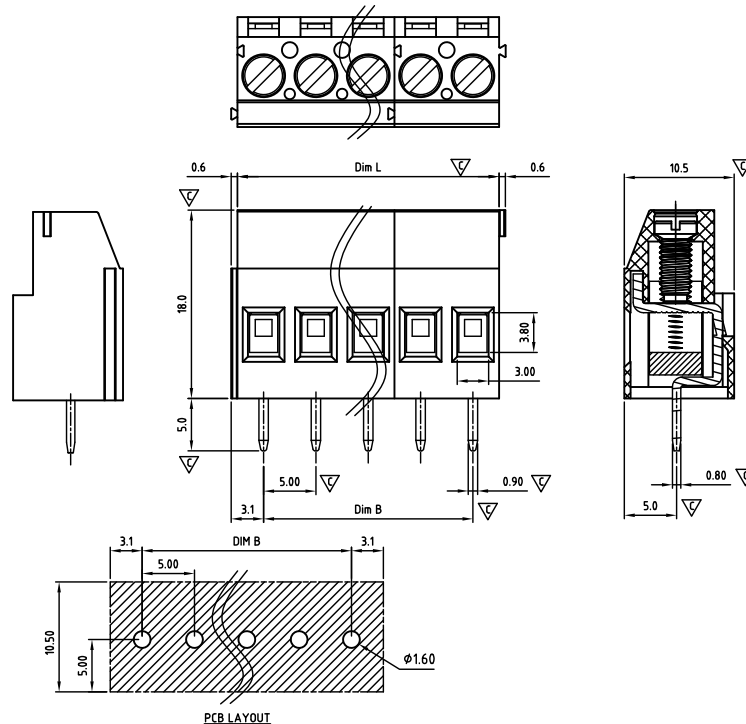

CAEJHM500-SERIES

cULus E501953

Critical dimension: ∇

Dim.L=Px5.0		
Dim.B=(P-1)x5.0		
P=Number of poles (02-24)		
	Dim B	Dim L
0-30mm	+/- 0,15	+/- 0,20
over 30-60mm	+/- 0,20	+/- 0,25
over 60-90mm	+/- 0,25	+/- 0,30
over 90mm	+/- 0,30	+/- 0,40

Tolerance	
x.	+/- 0,50
x.x	+/- 0,30
x.xx	+/- 0,10
x°	+/- 1°
	Units:mm

Technical data

Technical data in accordance with UL/CUL

	Use Group	B	C	D
Nominal voltage (V)		300	-	300
Nominal current (A)		20	-	10
Connection capacity(AWG)		30-12	-	30-12

General data

Stripping length(mm)	7-8
Screw thread	M3.0
Tightening torque(Nm)	0.5-0.6
Insulation Withstanding Voltage	AC 1600 / 1min
Insulation Resistance	1000M Ω or more at DC500V
Using temperature range	-40°C-115°C

Key Commercial data

Custom tariff number	8536901100
Country of origin	CN (China)

Pitch 5,00mm