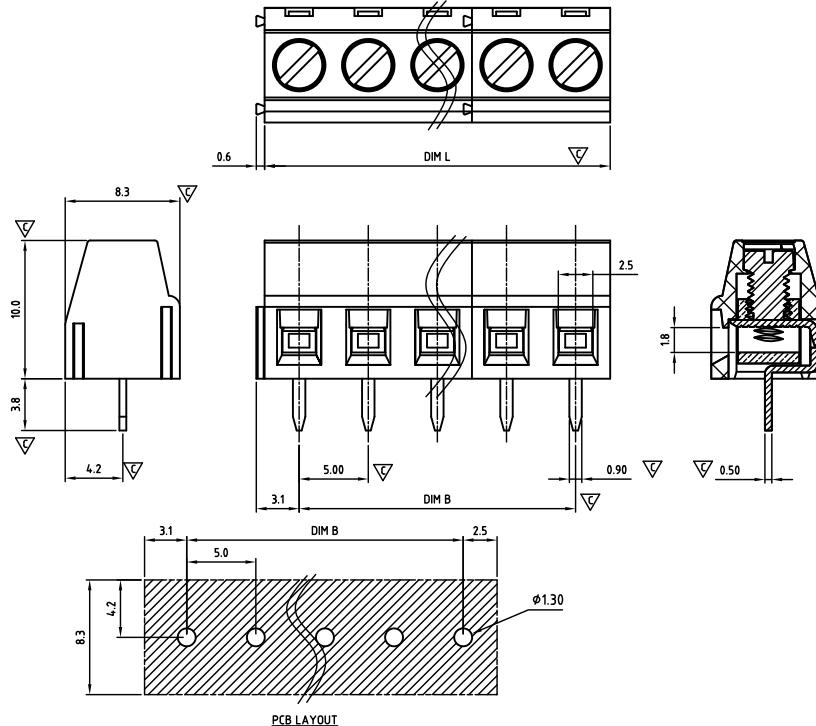

CAEGHM500-SERIES

cULus E501953

Critical dimension: ▽

Dim.L=Px5.0

Dim.B=(P-1)x5.0

P=Number of poles (02-24)

	Dim B	Dim L
0-30mm	+/- 0,15	+/- 0,20
over 30-60mm	+/- 0,20	+/- 0,25
over 60-90mm	+/- 0,25	+/- 0,30
over 90mm	+/- 0,30	+/- 0,40

Tolerance	
x.	+/- 0,50
x.x	+/- 0,30
x.xx	+/- 0,10
x°	+/- 1°

Units:mm

Technical data

Technical data in accordance with UL/CUL

	Use Group	B	C	D
Nominal voltage (V)	300	-	-	-
Nominal current (A)	10	-	-	-
Connection capacity (AWG)	30-16	-	-	-

General data

Stripping length(mm)	5-6
Screw thread	M3.0
Tightening torque(Nm)	0.40-0.45
Insulation Withstanding Voltage	AC 1600 / 1min
Insulation Resistance	1000MΩ or more at DC500V
Using temperature range	-40°C-115°C

Ordering code

CAEG HM 500 xx x XXX

① ② ③ ④ ⑤ ⑥

- ① Type
- ② Product style
- ③ Pitch
- ④ Poles (02-24)
- ⑤ Color
- ⑥ Standard 000 or Custom XXX

Color

0 Black	5 Green
1 Brown	6 Blue
2 Red	G Pale grey
3 Orange	8 Dark grey
4 Yellow	9 White