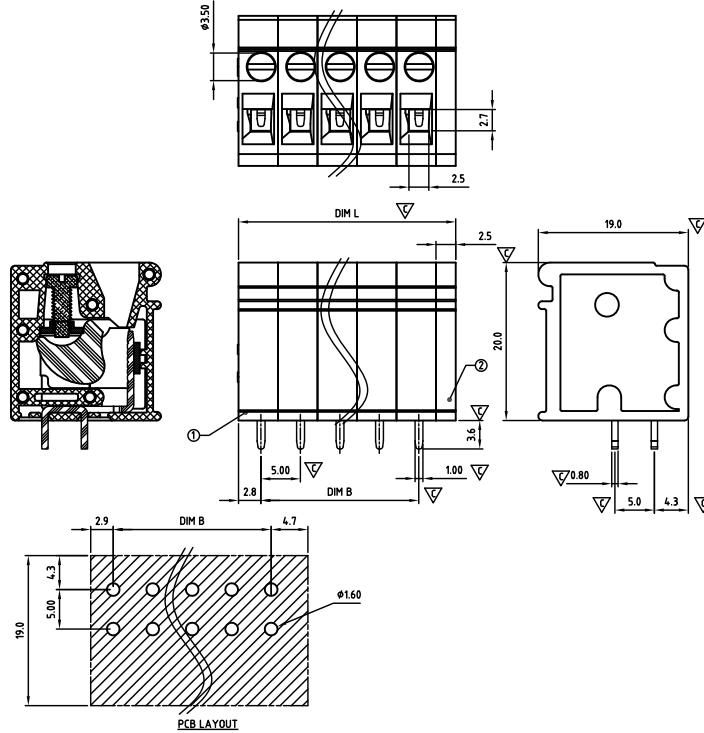

CADNVA500 SERIES

Pitch 5,00mm

cULus E501953

Critical dimension: ▽

Dim.L=Px5.0		
Dim.B=(P-1)x5.0		
P=Number of poles (02-24)		
	Dim B	Dim L
0-30mm	+/- 0,15	+/- 0,20
over 30-60mm	+/- 0,20	+/- 0,25
over 60-90mm	+/- 0,25	+/- 0,30
over 90mm	+/- 0,30	+/- 0,40

Tolerance	
x.	+/- 0,50
x.x	+/- 0,30
x.xx	+/- 0,10
x°	+/- 1°
Units:mm	

Technical data

Technical data in accordance with UL/CUL

	Use Group	B	C	D
Nominal voltage (V)		300	-	300
Nominal current (A)		20	-	20
Connection capacity(AWG)		22-12	-	22-12

General data

Stripping length(mm)	10-11
Screw thread	M2.5
Tightening torque(Nm)	0.4-0.5
Insulation Withstanding Voltage	AC 1600 / 1min
Insulation Resistance	1000MΩ or more at DC500V
Using temperature range	-40°C-115°C

Ordering code

CADN VA 500 xx x xxx

- ① Type
- ② Product style
- ③ Pitch
- ④ Poles (02-24)
- ⑤ Color
- ⑥ Standard 000 or Custom XXX

Color

0 Black	5 Green
1 Brown	6 Blue
2 Red	G Pale grey
3 Orange	8 Dark grey
4 Yellow	9 White